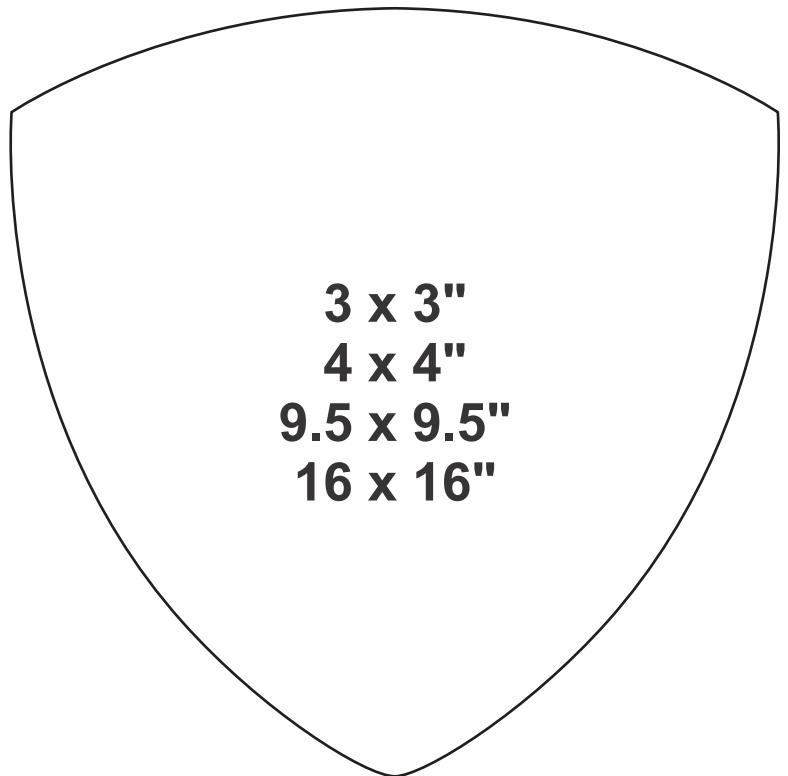

SHIELD DIE LINES

Stock Sizes available for Decals are: **3 x 3" / 4 x 3.425" / 4 x 4"**

Stock Sizes available for Signs are: **9 x 10.5" / 9.5 x 9.5"**

Stock Sizes available for Vehicle Magnets and Decals are: **16 x 16"**