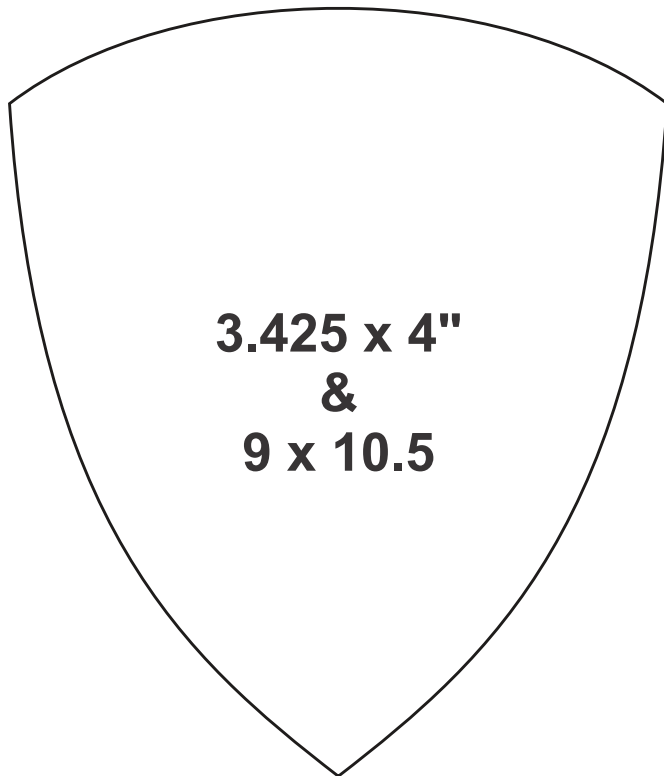

SHIELD DIE LINES

Stock Sizes available for Decals are: **3 x 3" / 4 x 3.425" / 4 x 4"**

Stock Sizes available for Signs are: **9 x 10.5" / 9.5 x 9.5"**

Stock Sizes available for Vehicle Magnets and Decals are: **16 x 16"**